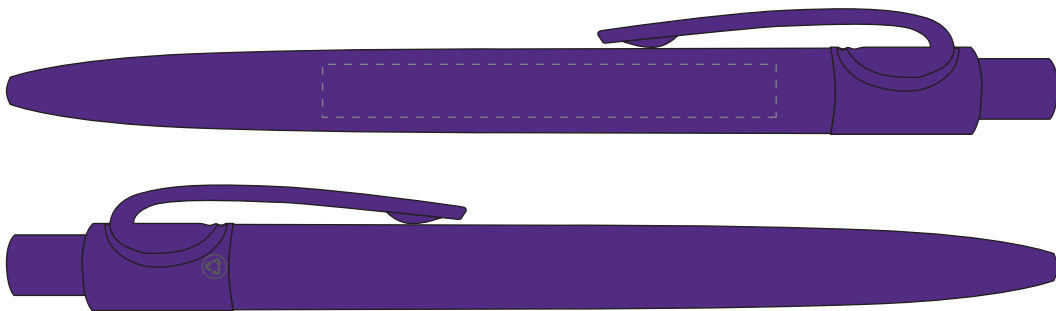

Your Ref:	Quantity:	Product Code: TPC000114
Our Ref:	Version: 1	Product Colour: PURPLE

**PRINTING CONCERNS:****PRODUCT INFO:**

We stock this item in the following colours

**PANTONE REFERENCE(S)**

- Colour 1
- Colour 1
- Colour 1
- Colour 1

ARTWORK SCALE 100%

ARTWORK SCALE 100%  
Max print area: 60mm x 7mm

**The dashed line is to demonstrate print area and will not appear on your printed item**

**PLEASE NOTE:**

- All colours including print and product are for visual purposes only and should not be regarded as the actual colour of the product and print.
- Some products may vary from batch to batch and may differ from previous orders.
- The colour and texture of a product can also have an effect on the final print colour.
- By approving this order we accept that you understand these terms.